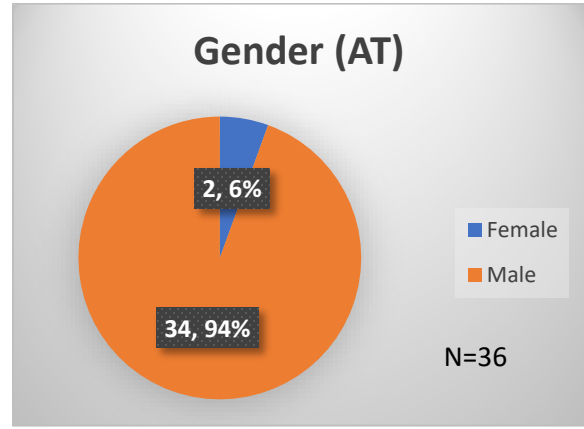

## Demographics for JTDC Population

### Tuesday Morning Midnight Count

Total # of probation Involved youth<sup>1</sup>: 1,207

<sup>1</sup> Probation Active: Any youth who is pending sentencing with an active social history, has been formally placed on probation or supervision with Cook County Juvenile Probation on the date of the report.