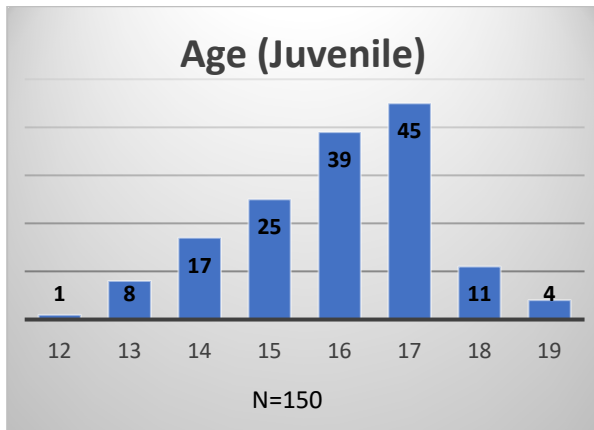

## Demographics for JTDC Population

### Tuesday Morning Midnight Count

Total # of probation Involved youth<sup>1</sup>: 1,207

<sup>1</sup> Probation Active: Any youth who is pending sentencing with an active social history, has been formally placed on probation or supervision with Cook County Juvenile Probation on the date of the report.