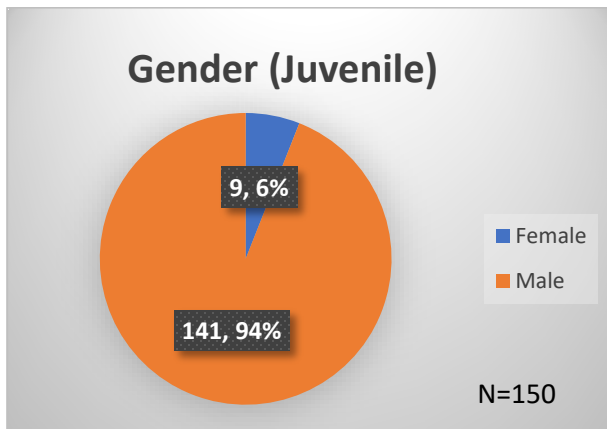

## Demographics for JTDC Population

### Tuesday Morning Midnight Count

Total # of probation Involved youth<sup>1</sup>: 1,207

<sup>1</sup> Probation Active: Any youth who is pending sentencing with an active social history, has been formally placed on probation or supervision with Cook County Juvenile Probation on the date of the report.