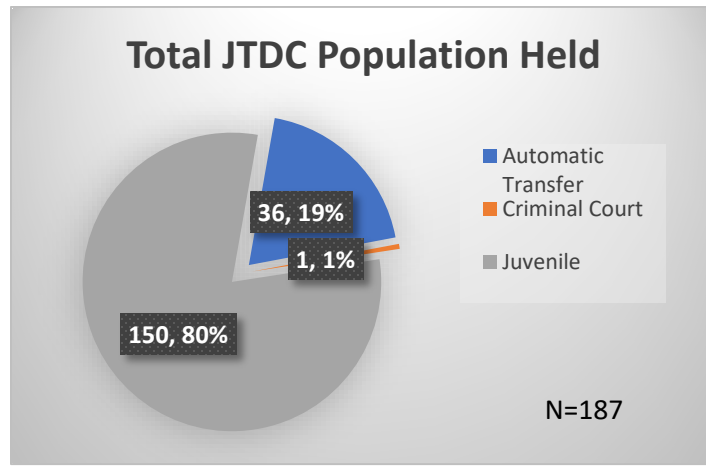

## Demographics for JTDC Population

### Tuesday Morning Midnight Count

Total # of probation Involved youth<sup>1</sup>: 1,207

<sup>1</sup> Probation Active: Any youth who is pending sentencing with an active social history, has been formally placed on probation or supervision with Cook County Juvenile Probation on the date of the report.